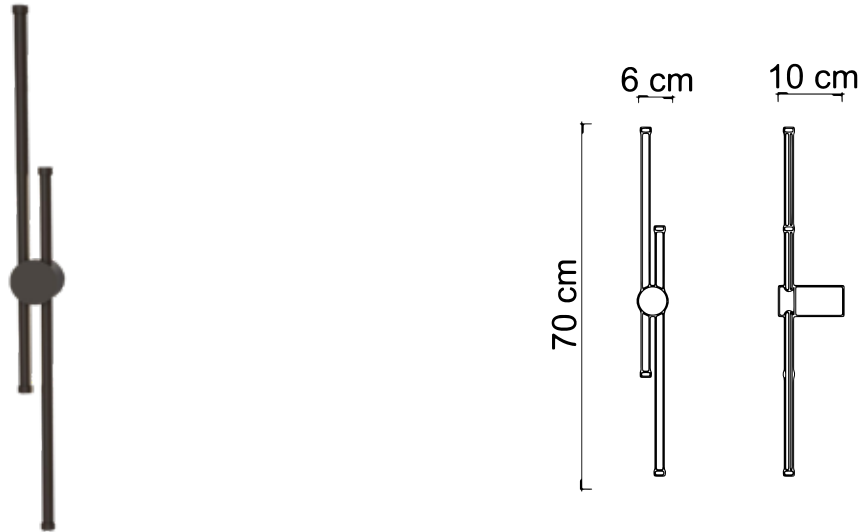

ELIA/A2

wall lamp

The Elia Collection embodies the concept of illuminated minimalism, with lamps characterized by an extruded aluminum profile that offers extraordinary simplicity. These lamps not only provide light but also decorate the spaces they inhabit. With their essential and clean design, the Elia Collection represents a perfect blend of functionality and aesthetics, offering sophisticated lighting that harmoniously integrates into the decor.

7180	ELIA/A2 O
7197	ELIA/A2 N
Power	18W Led Integrated
Input	220/240 V- 50/60Hz
Kelvin	3000
Dimmable	No
Real Lumen	1094
CRI	85
IP	20

PACKAGING DATA :

Packages	1
Net Weight	0,6kg
Gross Weight	0,8kg
Volume	0,0205 m ³